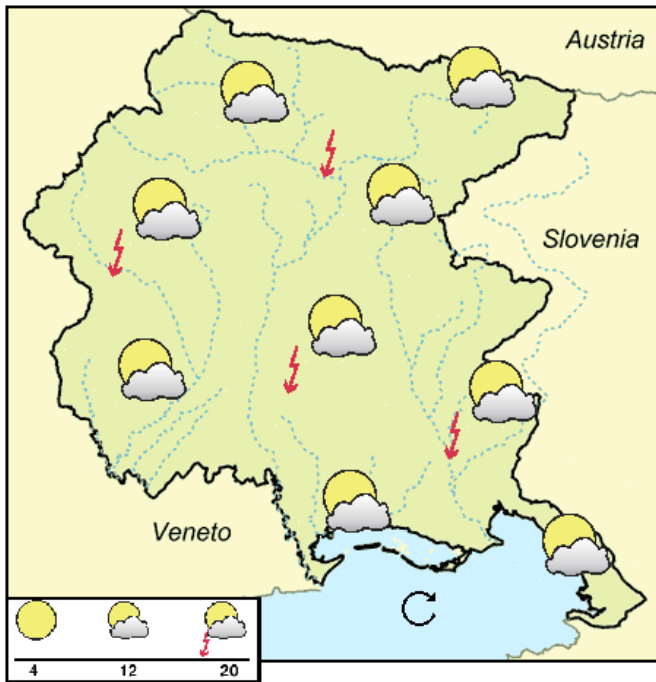

MONDAY, 20 May 2024
Reliability 60%

	Plain	Coast
Minimum temperature (°C)	10/13	13/16
Maximum temperature (°C)	24/26	21/24
Average temperature at 1.000 m (°C)	15	
Average temperature at 2.000 m (°C)	9	

TENDENCY

Sunny hours					Sun, fog, low clouds	Fog	Mist	Average wind			Rain (from 0 to 24)				Thunder-storm	Snow
cloudless	few clouds	variable	cloudy	overcast				breeze	moderate	strong	light	moderate	abundant	heavy		
12 or more	9-12	6-9	3-6	3 or less				3-6 m/s		>6 m/s	0-5 mm	5-10 mm	10-30 mm	>30 mm